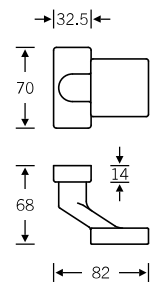

07 0812 (cranked)