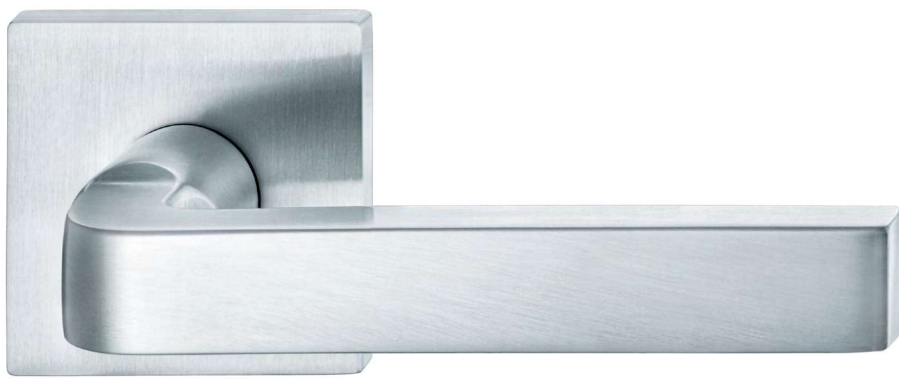

FSB 1004 by David Chipperfield bears the hallmark of the Modernist pioneers. It is underpinned by a clean-lined formal concept that meets all functional requirements giving expression to his formal idea in both public and private spheres.

Design: David Chipperfield

 EN 179 model: FSB 1134
Lever handle with return-to-door

Other variants:
 – round roses
 – oval/angular backplates

Plug-in handle for doors

15 1004

4

Window handle

Plug-in handle for windows

34 1004

Lifting/sliding door handle

34 1004 021

For more variants, see page 442

* Aluminium and bronze 74 mm, stainless steel 71 mm

Lever handles
for narrow-stile doors

09 1134 (in-line, EN 179)
06 1134 (cranked, EN 179)