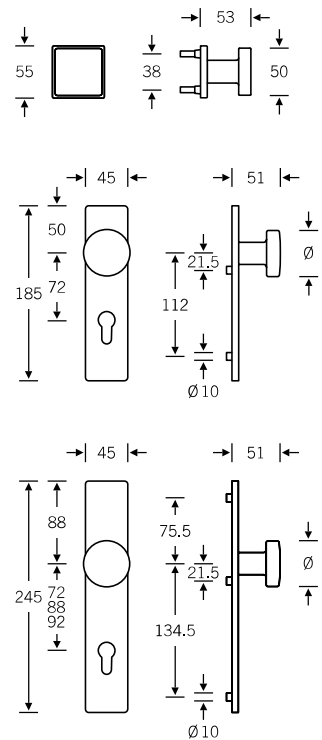

34 1004

Lifting/sliding door handle

34 1004 021

For more variants, see page 442

* Aluminium and bronze 74 mm, stainless steel 71 mm

Lever handles
for narrow-stile doors

09 1134 (in-line, EN 179)
06 1134 (cranked, EN 179)

Product codes for the lever/knob sets can be found on the following pages; for individual components, see page 328 ff.

Lever/lever sets

Broad backplate sets available upon request; for flush-fitted roses, see page 536 f.

- 🔑 12 1004 041 (N)
- 🔑 72 1004 641 (R)
- 🔑 76 1004 639 (R)
- 🔑 79 1134 639 (R)

- 🔑 72 1004 642 (L)
- 🔑 76 1004 640 (L)
- 🔑 79 1134 640 (L)

- 🔑 15 1004 013 (N)

- 🔑 12 1004 001 (N)
- 🔑 72 1004 601 (R)
- 🔑 76 1004 601 (R)
- 🔑 79 1134 601 (R)

Window handles

- 34 1004 09032 (rose 27 × 62 × 10)
- 34 1004 09040 (rose 32.5 × 70 × 10)
- 34 1004 09036 (rose 25.5 × 60.5 flush-fitted)
- 34 1004 180 (lock adaptor RC 1–6)
- 34 1004 086 (lock adaptor with push-button RC 1–6)
- 34 1004 711 (plug-in handle for timber/metal profiles, Ø 30)
- 34 1004 751 (plug-in handle for PVC profiles, Ø 30)
- 34 1004 021 (lifting/sliding door handle)