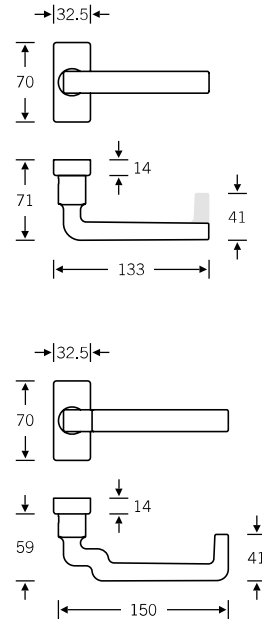

09 1134 (in-line, EN 179)
06 1134 (cranked, EN 179)

Option without return-to-door:
09 1004 (in-line)