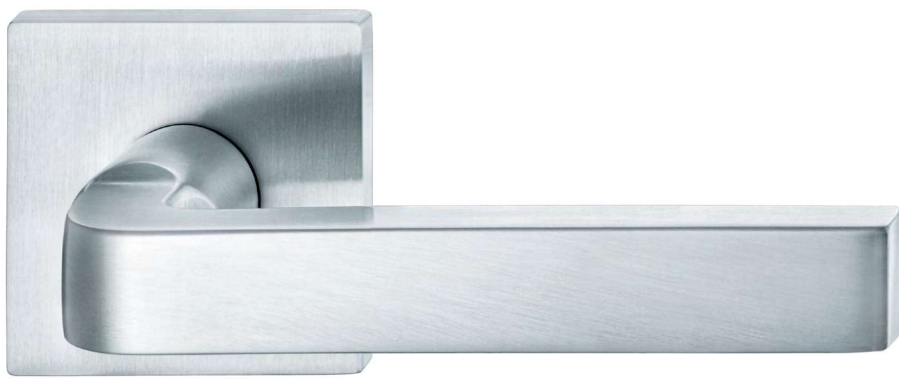

FSB 1004 by David Chipperfield bears the hallmark of the Modernist pioneers. It is underpinned by a clean-lined formal concept that meets all functional requirements giving expression to his formal idea in both public and private spheres.

Design: David Chipperfield

 EN 179 model: FSB 1134
Lever handle with return-to-door

Other variants:
– round roses
– oval/angular backplates

Plug-in handle for doors

15 1004

4

Window handle

Plug-in handle for windows

34 1004

Lifting/sliding door handle

34 1004 021

For more variants, see page 442

* Aluminium and bronze 74 mm, stainless steel 71 mm

Lever handles
for narrow-stile doors

09 1134 (in-line, EN 179)
06 1134 (cranked, EN 179)