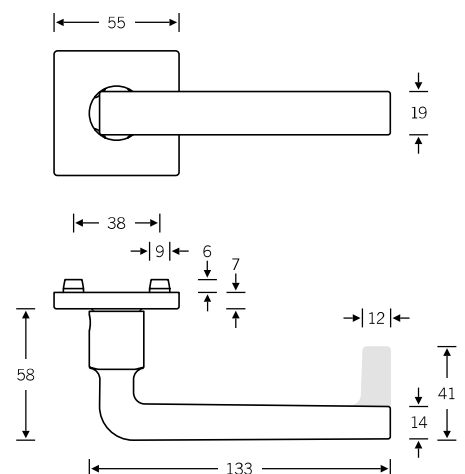

FSB 1004 by David Chipperfield bears the hallmark of the Modernist pioneers. It is underpinned by a clean-lined formal concept that meets all functional requirements giving expression to his formal idea in both public and private spheres.

Design: David Chipperfield

EN 179 model: FSB 1134
Lever handle with return-to-door

Other variants:
– round roses
– oval/angular backplates