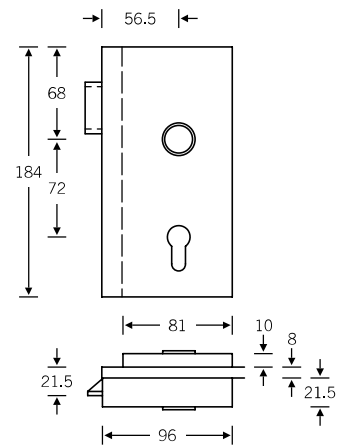

Lever/knob sets

Doorknob for flush doors

Knob backplates

- Aluminium $\varnothing = 50$
- Stainless steel $\varnothing = 55$
- Bronze $\varnothing = 50$

Product codes for the lever/knob sets can be found on the following pages; for individual components, see page 328 ff.