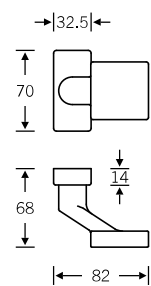

07 0812 (cranked)