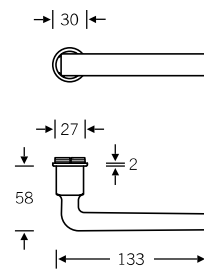

Plug-in handle for doors

15 1004