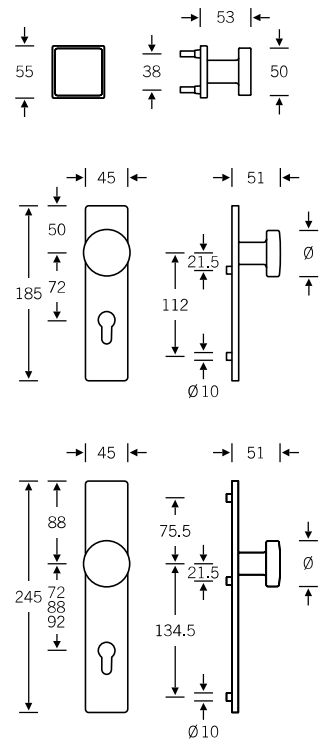

34 1004

Lifting/sliding door handle

34 1004 021

For more variants, see page 442

* Aluminium and bronze 74 mm, stainless steel 71 mm

Lever handles
for narrow-stile doors

09 1134 (in-line, EN 179)
06 1134 (cranked, EN 179)

Product codes for the lever/knob sets can be found on the following pages; for individual components, see page 328 ff.

Lever/lever sets

Broad backplate sets available upon request; for flush-fitted roses, see page 536 f.

- 🔑 12 1004 041 (N)
- 🔑 72 1004 641 (R)
- 🔑 76 1004 639 (R)
- 🔑 79 1134 639 (R)

- 🔑 72 1004 642 (L)
- 🔑 76 1004 640 (L)
- 🔑 79 1134 640 (L)

- 🔑 15 1004 013 (N)

- 🔑 12 1004 001 (N)
- 🔑 72 1004 601 (R)
- 🔑 76 1004 601 (R)
- 🔑 79 1134 601 (R)

Window handles

- 34 1004 09032 (rose 27 × 62 × 10)
- 34 1004 09040 (rose 32.5 × 70 × 10)
- 34 1004 09036 (rose 25.5 × 60.5 flush-fitted)
- 34 1004 180 (lock adaptor RC 1–6)
- 34 1004 086 (lock adaptor with push-button RC 1–6)
- 34 1004 711 (plug-in handle for timber/metal profiles, Ø 30)
- 34 1004 751 (plug-in handle for PVC profiles, Ø 30)
- 34 1004 021 (lifting/sliding door handle)