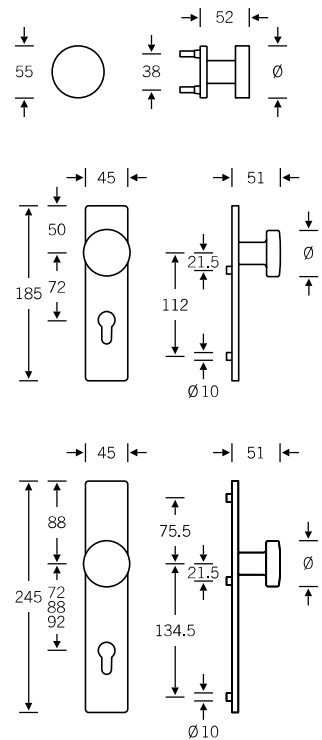

Product codes for the lever/knob sets can be found on the following pages; for individual components, see page 328 ff.