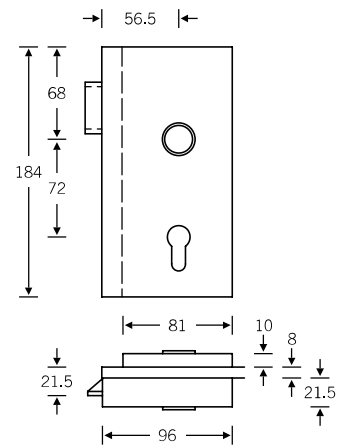

## Glass door fitting

13 4220 with 10 1271

4

## Lever/lever sets

Broad backplate sets available upon request; for flush-fitted roses, see page 536 f.

- 12 1271 013 (N)
- 72 1271 613 (R)
- 76 1271 613 (R)
- 79 1272 613 (R)

- 72 1271 614 (L)
- 76 1271 614 (L)
- 79 1272 614 (L)

## Window handles

- 34 1271 09030 (rose 27 × 62 × 10)
- 34 1271 09039 (rose 32.5 × 70 × 10)
- 34 1271 09034 (rose 25.5 × 60.5 flush-fitted)
- 34 1271 170 (lock adaptor RC 1–6)
- 34 1271 076 (lock adaptor with push-button RC 1–6)
- 34 1271 711 (plug-in handle for timber/metal profiles, Ø 30)
- 34 1271 751 (plug-in handle for PVC profiles, Ø 30)