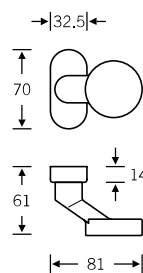

## Glass door fitting

13 4220 with 10 1271

4

## WC sets

Broad backplate sets available upon request; for flush-fitted roses, see page 536 f.

- |                 |                 |
|-----------------|-----------------|
| 12 1271 019 (N) | 72 1271 620 (L) |
| 72 1271 619 (R) |                 |

## Window handles

- 34 1271 09030 (rose 27 × 62 × 10)
- 34 1271 09039 (rose 32.5 × 70 × 10)
- 34 1271 09034 (rose 25.5 × 60.5 flush-fitted)
- 34 1271 170 (lock adaptor RC 1–6)
- 34 1271 076 (lock adaptor with push-button RC 1–6)
- 34 1271 711 (plug-in handle for timber/metal profiles, Ø 30)
- 34 1271 751 (plug-in handle for PVC profiles, Ø 30)