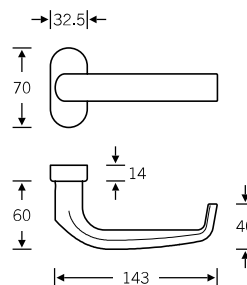

Lever handles for narrow-stile doors

06 1272 (cranked, EN 179)