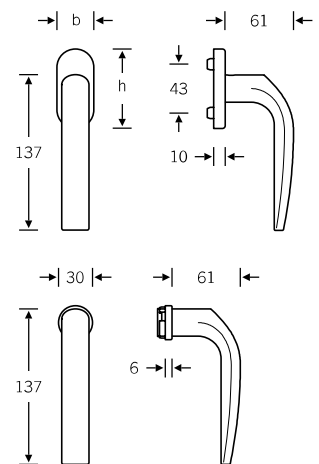

Window handle

Plug-in handle for windows

34 1271