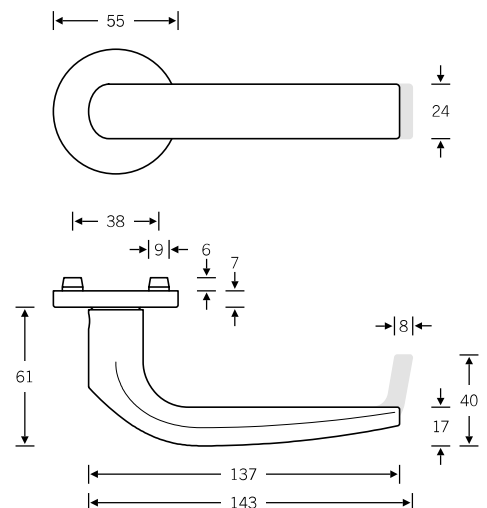

Architect Jürgen Engel has come up with a collection of door and window handles that are single-mindedly geared towards the needs of modern civic/commercial construction and are conducive to a maximum in visual continuity. Conspicuously, the geometry of the various door handles is virtually identical to that of the window handles. With its flat curving front face and gently rounded area at the back, the FSB 1271 fuses precision and comfort.

Design: Jürgen Engel

EN 179 model: FSB 1272
Lever handle with return-to-door

Other variants:
– square roses
– oval/angular backplates