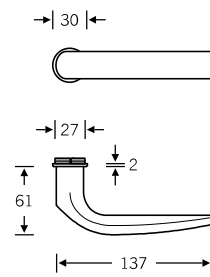

Plug-in handle for doors

15 1271