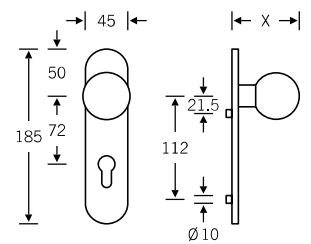

34 1246

Custom-coordinated lifting/sliding door handle available upon request, see page 10

Lever handles for narrow-stile doors

09 1247 (in-line, EN 179)
06 1247 (cranked, EN 179)

Doorknob for narrow-stile doors

07 0846 (cranked)

Glass door fitting

13 4223 with 72 1246

4

Lever/knob sets

Doorknob for flush doors

Knob backplates

Aluminium X = 77 mm

Product codes for the lever/knob sets can be found on the following pages; for individual components, see page 328 ff.

Lever/lever sets

Broad backplate sets available upon request; for flush-fitted roses, see page 536 f.

WC sets

Broad backplate sets available upon request; for flush-fitted roses, see page 536 f.

- 12 1246 019 (N)
- 72 1246 619 (R)
- 72 1246 620 (L)

- 15 1246 019 (N)

- 12 1246 011 (N)
- 72 1246 611 (R)
- 72 1246 612 (L)