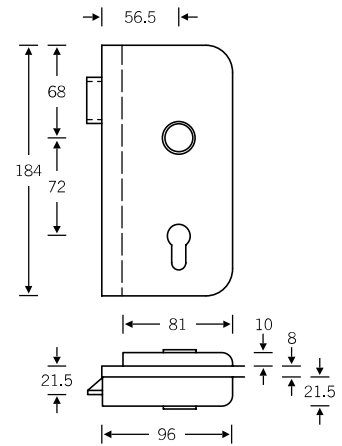

Design: GRAFT

EN 179 model: FSB 1247
 Lever handle with return-to-door

Other variants:
 – square roses
 – oval/angular backplates

Plug-in handle for doors

15 1246

4

Window handle

Plug-in handle for windows

34 1246

Custom-coordinated lifting/sliding door handle available upon request, see page 10

Lever handles for narrow-stile doors

09 1247 (in-line, EN 179)
06 1247 (cranked, EN 179)

Doorknob for narrow-stile doors

07 0846 (cranked)

Glass door fitting

13 4223 with 72 1246

4

Lever/knob sets

Doorknob for flush doors

Knob backplates

Aluminium X = 77 mm

WC sets

Broad backplate sets available upon request; for flush-fitted roses, see page 536 f.

- 12 1246 019 (N)
- 72 1246 619 (R)
- 72 1246 620 (L)

- 15 1246 019 (N)

- 12 1246 011 (N)
- 72 1246 611 (R)
- 72 1246 612 (L)