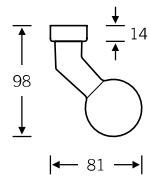

34 1246

Custom-coordinated lifting/sliding door handle available upon request, see page 10

Lever handles for narrow-stile doors

09 1247 (in-line, EN 179)
06 1247 (cranked, EN 179)

Doorknob for narrow-stile doors

07 0846 (cranked)

Glass door fitting

13 4223 with 72 1246

4

Lever/knob sets

Doorknob for flush doors

Knob backplates

Aluminium X = 77 mm

WC sets

Broad backplate sets available upon request; for flush-fitted roses, see page 536 f.

- 12 1246 019 (N)
- 72 1246 619 (R)
- 72 1246 620 (L)

- 15 1246 019 (N)

- 12 1246 011 (N)
- 72 1246 611 (R)
- 72 1246 612 (L)