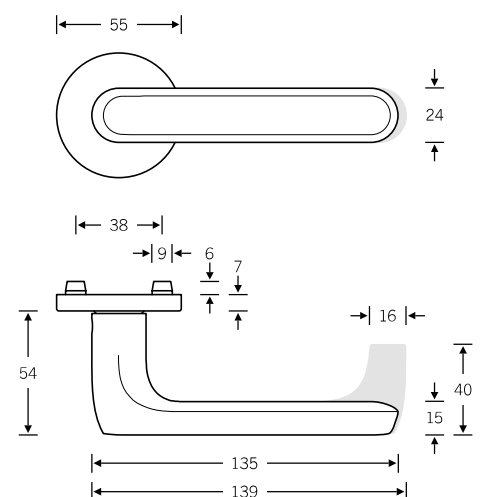

Pared-down design coupled with gleaming ergonomic credentials: the FSB 1246 by GRAFT incorporates style parameters of a wholly new kind. Its narrow radii and generously dimensioned transition curves create points of sculptural momentum and contrast that render the FSB 1246 handle as aesthetically exciting as it is long-lived. Its well-proportioned gripping volume is compellingly palpable, while its clean geometric lines make it ideal for any architectural context.

Design: GRAFT

EN 179 model: FSB 1247
 Lever handle with return-to-door

Other variants:
 – square roses
 – oval/angular backplates

Plug-in handle for doors

15 1246

4

Window handle

Plug-in handle for windows

07 0846 (cranked)

Glass door fitting

13 4223 with 72 1246

4

Lever/knob sets

Doorknob for flush doors

Knob backplates

Aluminium X = 77 mm

WC sets

Broad backplate sets available upon request; for flush-fitted roses, see page 536 f.

- 12 1246 019 (N)
- 72 1246 619 (R)
- 72 1246 620 (L)

- 15 1246 019 (N)

- 12 1246 011 (N)
- 72 1246 611 (R)
- 72 1246 612 (L)