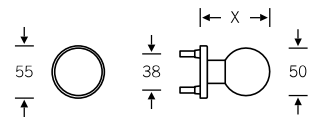

07 0846 (cranked)

Glass door fitting

13 4223 with 72 1246

4

Lever/knob sets

Doorknob for flush doors

Knob backplates

Aluminium X = 77 mm