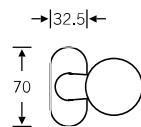

34 1246

Custom-coordinated lifting/sliding door handle available upon request, see page 10

Lever handles for narrow-stile doors

09 1247 (in-line, EN 179)
06 1247 (cranked, EN 179)

Doorknob for narrow-stile doors

07 0846 (cranked)

Glass door fitting

13 4223 with 72 1246

4

Lever/knob sets

Doorknob for flush doors

Knob backplates

Aluminium X = 77 mm