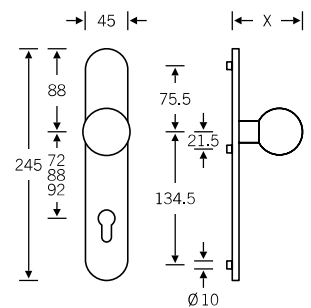

34 1246

Custom-coordinated lifting/sliding door handle available upon request, see page 10

Lever handles for narrow-stile doors

09 1247 (in-line, EN 179)
06 1247 (cranked, EN 179)

Doorknob for narrow-stile doors

07 0846 (cranked)

Glass door fitting

13 4223 with 72 1246

4

Lever/knob sets

Doorknob for flush doors

Knob backplates

Aluminium X = 77 mm

Product codes for the lever/knob sets can be found on the following pages; for individual components, see page 328 ff.

Lever/lever sets

Broad backplate sets available upon request; for flush-fitted roses, see page 536 f.

WC sets

Broad backplate sets available upon request; for flush-fitted roses, see page 536 f.

- 12 1246 019 (N)
- 72 1246 619 (R)
- 72 1246 620 (L)

- 15 1246 019 (N)

- 12 1246 011 (N)
- 72 1246 611 (R)
- 72 1246 612 (L)