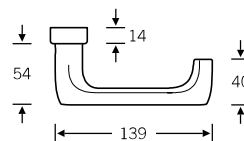

Design: GRAFT

EN 179 model: FSB 1247
 Lever handle with return-to-door

Other variants:
 – square roses
 – oval/angular backplates

Plug-in handle for doors

15 1246

4

Window handle

Plug-in handle for windows

34 1246

Custom-coordinated lifting/sliding door handle available upon request, see page 10

Lever handles for narrow-stile doors

09 1247 (in-line, EN 179)
06 1247 (cranked, EN 179)

Doorknob for narrow-stile doors

07 0846 (cranked)

Glass door fitting

13 4223 with 72 1246

4

Lever/knob sets

Doorknob for flush doors

Knob backplates

Aluminium X = 77 mm

WC sets

Broad backplate sets available upon request; for flush-fitted roses, see page 536 f.

- 12 1246 019 (N)
- 72 1246 619 (R)
- 72 1246 620 (L)

- 15 1246 019 (N)

- 12 1246 011 (N)
- 72 1246 611 (R)
- 72 1246 612 (L)