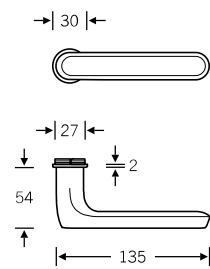

Pared-down design coupled with gleaming ergonomic credentials: the FSB 1246 by GRAFT incorporates style parameters of a wholly new kind. Its narrow radii and generously dimensioned transition curves create points of sculptural momentum and contrast that render the FSB 1246 handle as aesthetically exciting as it is long-lived. Its well-proportioned gripping volume is compellingly palpable, while its clean geometric lines make it ideal for any architectural context.

Design: GRAFT

EN 179 model: FSB 1247
 Lever handle with return-to-door

Other variants:
 – square roses
 – oval/angular backplates

Plug-in handle for doors

15 1246

4

Window handle

Plug-in handle for windows

07 0846 (cranked)

Glass door fitting

13 4223 with 72 1246

4

Lever/knob sets

Doorknob for flush doors

Knob backplates

Aluminium X = 77 mm

WC sets

Broad backplate sets available upon request; for flush-fitted roses, see page 536 f.

- 12 1246 019 (N)
- 72 1246 619 (R)
- 72 1246 620 (L)

- 15 1246 019 (N)

- 12 1246 011 (N)
- 72 1246 611 (R)
- 72 1246 612 (L)