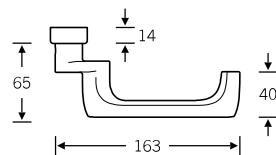

Design: GRAFT

EN 179 model: FSB 1247
 Lever handle with return-to-door

Other variants:
 – square roses
 – oval/angular backplates

Plug-in handle for doors

15 1246

4

Window handle

Plug-in handle for windows

34 1246

Custom-coordinated lifting/sliding door handle available upon request, see page 10

Lever handles for narrow-stile doors

09 1247 (in-line, EN 179)
06 1247 (cranked, EN 179)

Doorknob for narrow-stile doors

07 0846 (cranked)

Glass door fitting

13 4223 with 72 1246

4

Lever/knob sets

Doorknob for flush doors

Knob backplates

Aluminium X = 77 mm

WC sets

Broad backplate sets available upon request; for flush-fitted roses, see page 536 f.

- 12 1246 019 (N)
- 72 1246 619 (R)
- 72 1246 620 (L)

- 15 1246 019 (N)

- 12 1246 011 (N)
- 72 1246 611 (R)
- 72 1246 612 (L)