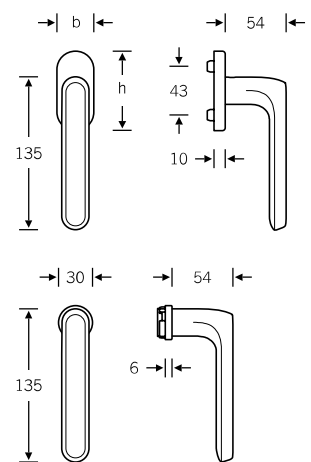

Window handle

Plug-in handle for windows

34 1246

Custom-coordinated lifting/sliding door handle available upon request, see page 10