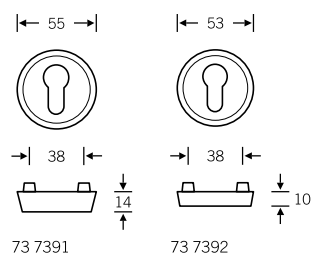

Security fittings

Security roses for flush doors

- Aluminium
- Stainless steel
- Bronze

73 7391 | 73 7392 

73 7391 (14 mm)
73 7392 (10 mm)

Not certified under DIN 18257 ES 1

73 7393 

Suitable for cylinder projections
of 8–15 mm