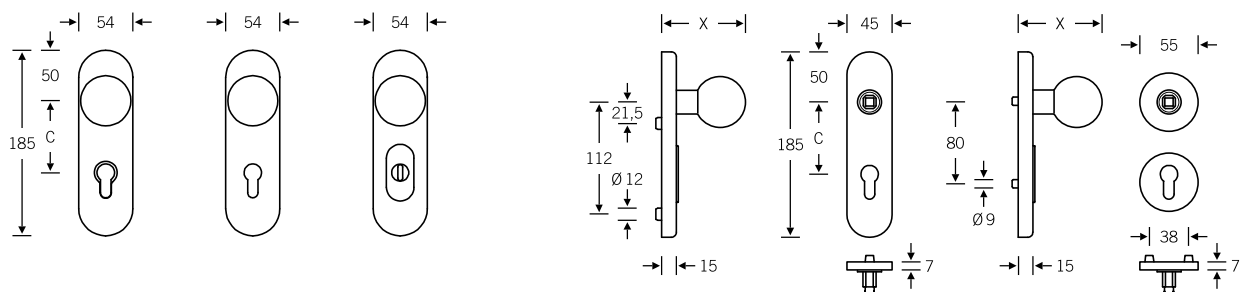

Security fittings

Short backplate set

- Aluminium
- Stainless steel
- Bronze

73 7377

Order details	Standard	<input type="checkbox"/> 73 7377	
	Fire safety	<input type="checkbox"/> 73 7577	
Set type		<input type="checkbox"/> Lever/knob set	
Inside hardware		<input type="checkbox"/> Backplate	<input type="checkbox"/> Roses
Security grade of backplate set		<input type="checkbox"/> S2	11 mm
		<input type="checkbox"/> S2	15 mm
		<input type="checkbox"/> S2-ZA	8 – 15 mm
Security grade of rose set		<input type="checkbox"/> S2-ZA	8 – 15 mm
Set handing		<input type="checkbox"/> Handle inside pointing right	
		<input type="checkbox"/> Handle inside pointing left	
Set to match door thickness		_____ mm	
Centres (C) for PC		<input type="checkbox"/> 72 mm	
Square spindle		<input type="checkbox"/> 8 mm	
		<input type="checkbox"/> 9 mm	
Material/colour	Aluminium	<input type="checkbox"/> 0105	<input type="checkbox"/> _____
	Alu. + colour	<input type="checkbox"/> White	<input type="checkbox"/> _____
	Stainless Steel	<input type="checkbox"/> 6204	<input type="checkbox"/> 6205

Order quantity: _____ sets

Supplied door handle model:
FSB 1107 (aluminium, aluminium + colour, stainless steel)
Other models available upon request

X: 85 mm (aluminium, aluminium + colour)
80 mm (stainless steel)

With S2 (open version), the cylinder should not protrude more than 3 mm