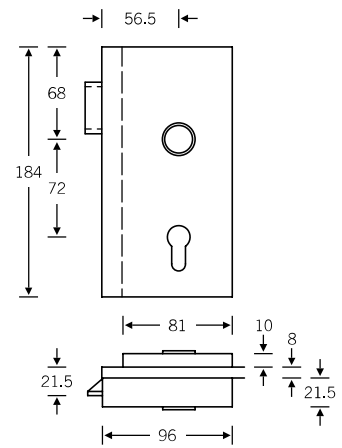

Lever handles for narrow-stile doors

09 1255 (in-line, EN 179)  
06 1255 (cranked, EN 179)

Doorknob for narrow-stile doors

07 0809 (cranked)

## Glass door fitting

13 4220 with 72 1254

4

## Window handles

- 34 1254 09030 (rose 27 × 62 × 10)
- 34 1254 09039 (rose 32.5 × 70 × 10)
- 34 1254 09034 (rose 25.5 × 60.5 flush-fitted)
- 34 1254 170 (lock adaptor RC 1–6)
- 34 1254 076 (lock adaptor with push-button RC 1–6)
- 34 3454 09039 (tee handle for window)