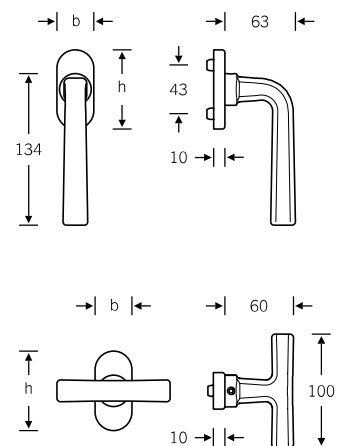

Lever handles for narrow-stile doors

09 1255 (in-line, EN 179)  
06 1255 (cranked, EN 179)

Doorknob for narrow-stile doors

07 0809 (cranked)

## Glass door fitting

13 4220 with 72 1254

4

## WC sets

Broad backplate sets available upon request; for flush-fitted roses, see page 536 f.

- |                 |                 |
|-----------------|-----------------|
| 12 1254 019 (N) | 72 1254 620 (L) |
| 72 1254 619 (R) |                 |

## Window handles

- 34 1254 09030 (rose 27 × 62 × 10)
- 34 1254 09039 (rose 32.5 × 70 × 10)
- 34 1254 09034 (rose 25.5 × 60.5 flush-fitted)
- 34 1254 170 (lock adaptor RC 1–6)
- 34 1254 076 (lock adaptor with push-button RC 1–6)
- 34 3454 09039 (tee handle for window)