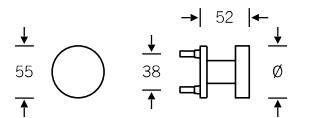

Lever/knob sets

Doorknob for flush doors

Knob backplates

Stainless steel
 $\varnothing = 55$

Product codes for the lever/knob sets can be found on the following pages; for individual components, see page 328 ff.