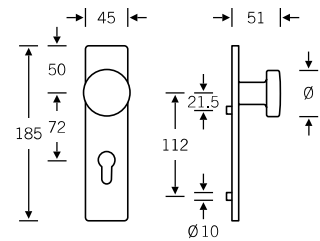

Lever/knob sets

Doorknob for flush doors

Knob backplates

Stainless steel
 $\varnothing = 55$

Product codes for the lever/knob sets can be found on the following pages; for individual components, see page 328 ff.