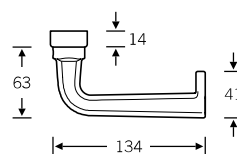

Lever handles for narrow-stile doors

09 1255 (in-line, EN 179)
06 1255 (cranked, EN 179)