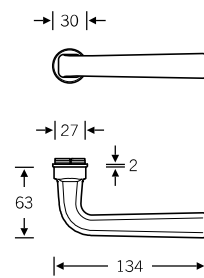

Plug-in handle for doors

15 1254