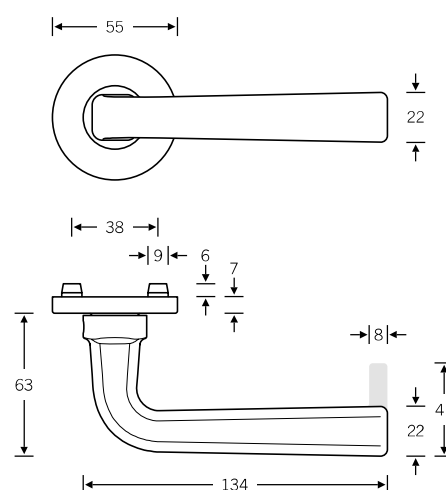

A study of historical handles led Fawad Kazi to come up with a universal lever handle through a process of rigorous reduction. The FSB 1254 combines the traditional emphasis on substantial grip with an unembellished stylistic approach. The handle's cross-section sees circle meet square and embodies classical ideals of architecture.

Design: Fawad Kazi

🔑 EN 179 model: FSB 1255
Lever handle with return-to-door

Other variants:
– square roses
– oval/angular backplates