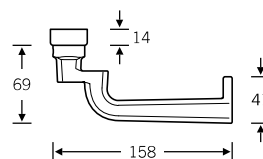

Lever handles for narrow-stile doors

09 1255 (in-line, EN 179)
06 1255 (cranked, EN 179)