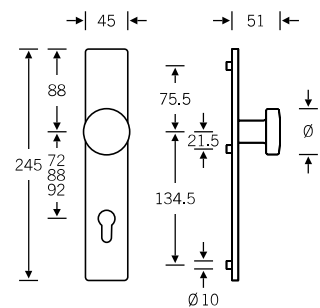

Lever/knob sets

Doorknob for flush doors

Knob backplates

Stainless steel
 $\varnothing = 55$

Product codes for the lever/knob sets can be found on the following pages; for individual components, see page 328 ff.