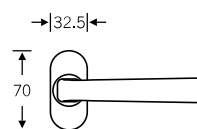

Lever handles for narrow-stile doors

09 1255 (in-line, EN 179)
06 1255 (cranked, EN 179)