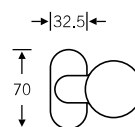

Doorknob for narrow-stile doors

07 0809 (cranked)