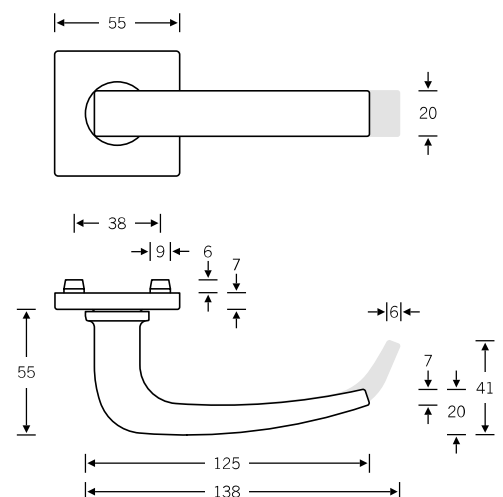

Berlin architect Hans Kollhoff devised a handle design for his projects that consciously incorporates design elements from the 1930s. His pared-down door handles, window handles and window fasteners were immediately embraced by the market as authentic interpretations.

Design: Hans Kollhoff

🔒 EN 179 model: FSB 1164
Lever handle with return-to-door

Other variants:
– round roses
– oval/angular backplates