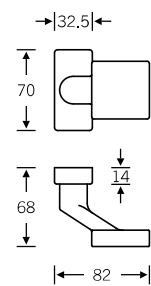

Doorknob
for narrow-stile doors

07 0812 (cranked)