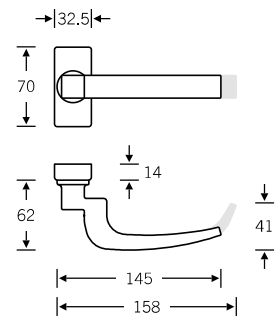

Design: Hans Kollhoff

🔒 EN 179 model: FSB 1164  
Lever handle with return-to-door

Other variants:  
– round roses  
– oval/angular backplates

Window handle

34 1163  
34 3453

Lifting/sliding door handle

34 1163 021

For more variants, see page 445

Lever handles  
for narrow-stile doors

09 1164 (in-line, EN 179)  
06 1164 (cranked, EN 179)

Option without return-to-door:  
09 1163 (in-line)  
06 1163 (cranked)

Doorknob  
for narrow-stile doors

## Lever/lever sets

Broad backplate sets available upon request

- 🔑 12 1163 041 (N)
- 🔑 72 1163 641 (R)
- 🔑 76 1163 639 (R)
- 🔑 79 1164 639 (R)
- 🔑 72 1163 642 (L)
- 🔑 76 1163 640 (L)
- 🔑 79 1164 640 (L)