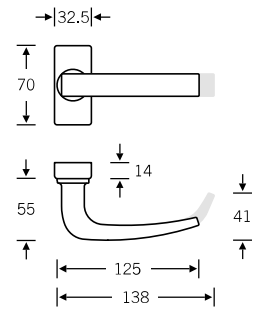

Design: Hans Kollhoff

🔒 EN 179 model: FSB 1164  
Lever handle with return-to-door

Other variants:  
– round roses  
– oval/angular backplates

Window handle

34 1163  
34 3453

Lifting/sliding door handle

34 1163 021

For more variants, see page 445

Lever handles  
for narrow-stile doors

09 1164 (in-line, EN 179)  
06 1164 (cranked, EN 179)

Option without return-to-door:  
09 1163 (in-line)  
06 1163 (cranked)

Doorknob  
for narrow-stile doors

## Lever/lever sets

Broad backplate sets available upon request

- 🔑 12 1163 041 (N)
- 🔑 72 1163 641 (R)
- 🔑 76 1163 639 (R)
- 🔑 79 1164 639 (R)
- 🔑 72 1163 642 (L)
- 🔑 76 1163 640 (L)
- 🔑 79 1164 640 (L)