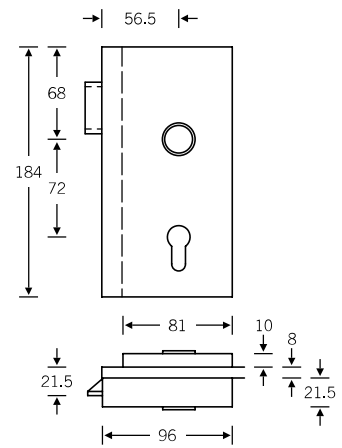

Lever/knob sets

Doorknob for flush doors

Knob backplates

- Aluminium $\varnothing = 50$
- Stainless steel $\varnothing = 55$
- Bronze $\varnothing = 50$

Product codes for the lever/knob sets can be found on the following pages; for individual components, see page 328 ff.