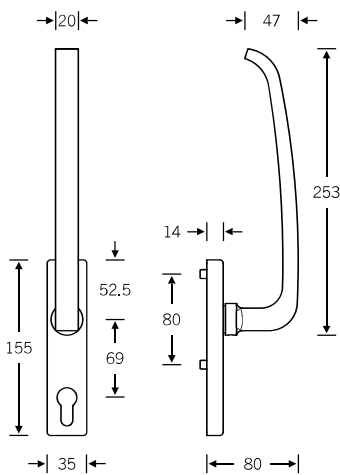

Design: Hans Kollhoff

🔒 EN 179 model: FSB 1164  
Lever handle with return-to-door

Other variants:  
– round roses  
– oval/angular backplates

Window handle

34 1163  
34 3453

Lifting/sliding door handle

34 1163 021

For more variants, see page 445

Lever handles  
for narrow-stile doors

09 1164 (in-line, EN 179)  
06 1164 (cranked, EN 179)

Option without return-to-door:  
09 1163 (in-line)  
06 1163 (cranked)

Doorknob  
for narrow-stile doors

## Lever/lever sets

Broad backplate sets available upon request

- 🔑 12 1163 041 (N)
- 🔑 72 1163 641 (R)
- 🔑 76 1163 639 (R)
- 🔑 79 1164 639 (R)
- 🔑 72 1163 642 (L)
- 🔑 76 1163 640 (L)
- 🔑 79 1164 640 (L)

## Window handles

- 34 1163 09040 (rose 32.5 × 70 × 10)
- 34 1163 180 (lock adaptor RC 1–6)
- 34 1163 086 (lock adaptor with push-button RC 1–6)
- 34 3453 (tee handle for window)
- 34 1163 021 (lifting/sliding door handle)