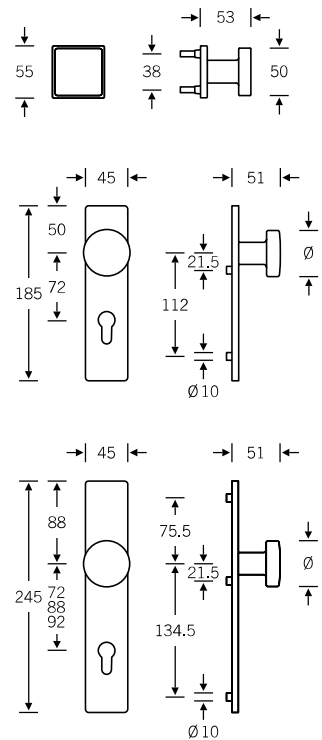

For more variants, see page 445

Lever handles  
for narrow-stile doors

09 1164 (in-line, EN 179)  
06 1164 (cranked, EN 179)

Option without return-to-door:  
09 1163 (in-line)  
06 1163 (cranked)

Doorknob  
for narrow-stile doors

07 0812 (cranked)

Lever/knob sets

Doorknob for flush doors

Knob backplates

- Aluminium  $\varnothing = 50$
- Stainless steel  $\varnothing = 55$
- Bronze  $\varnothing = 50$

Product codes for the lever/knob sets can be found on the following pages; for individual components, see page 328 ff.

## Lever/lever sets

Broad backplate sets available upon request

- 🔑 12 1163 041 (N)
- 🔑 72 1163 641 (R)
- 🔑 76 1163 639 (R)
- 🔑 79 1164 639 (R)
- 🔑 72 1163 642 (L)
- 🔑 76 1163 640 (L)
- 🔑 79 1164 640 (L)

- 🔑 13 4220 041 (R) with 10 1163 00500 (N)
- 🔑 13 4220 042 (R) with 12 1163 041 (N)
- 🔑 13 4220 042 (R) with 72 1163 641 (R)
- 🔑 13 4220 090\* with 76 1163 639 (R)
- 🔑 13 4220 090\* with 79 1164 939 (N)
- 🔑 13 4220 051 (L) with 10 1163 00500 (N)
- 🔑 13 4220 052 (L) with 12 1163 041 (N)
- 🔑 13 4220 052 (L) with 72 1163 642 (L)
- 🔑 13 4220 090\* with 76 1163 640 (L)