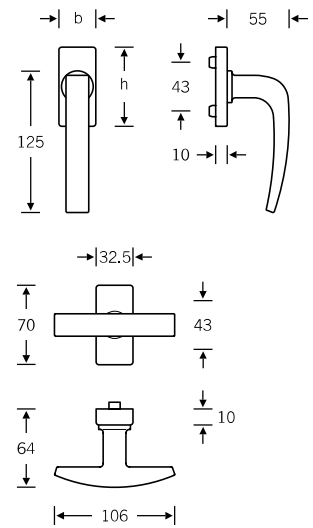

Window handle

34 1163
34 3453