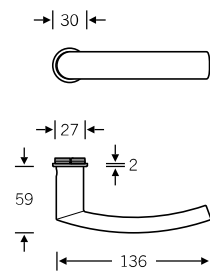

Design: Hartmut Weise

 EN 179 model: FSB 1177
Lever handle with return-to-door

Other variants:
– square roses
– oval/angular backplates

Plug-in handle for doors

15 1107

4

Window handle

Plug-in handle for windows

Glass door fitting

13 4223 with 72 1107

4

Lever/knob sets

Doorknob for flush doors

Knob backplates

Aluminium X = 77 mm
Stainless steel X = 73 mm

Product codes for the lever/knob sets can be found on the following pages; for individual components, see page 328 ff.

WC sets

Broad backplate sets available upon request; for flush-fitted roses, see page 536 f.

- 12 1107 019 (N)
- 72 1107 619 (R)
- 72 1107 620 (L)

- 15 1107 019 (N)

- 12 1107 011 (N)
- 72 1107 611 (R)
- 72 1107 612 (L)

- 12 1107 031 (N)
- 72 1107 631 (R)
- 72 1107 632 (L)

Window handles

- 34 1107 09030 (rose 27 × 62 × 10)
- 34 1107 09039 (rose 32.5 × 70 × 10)
- 34 1107 09034 (rose 25.5 × 60.5 flush-fitted)
- 34 1107 170 (lock adaptor RC 1–6)
- 34 1107 076 (lock adaptor with push-button RC 1–6)
- 34 1107 711 (plug-in handle for timber/metal profiles, Ø 30)
- 34 1107 751 (plug-in handle for PVC profiles, Ø 30)