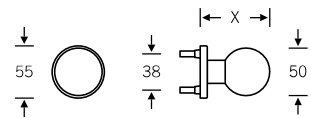

Glass door fitting

13 4223 with 72 1107

4

Lever/knob sets

Doorknob for flush doors

Knob backplates

Aluminium X = 77 mm
Stainless steel X = 73 mm

Product codes for the lever/knob sets can be found on the following pages; for individual components, see page 328 ff.

Lever/lever sets

Broad backplate sets available upon request; for flush-fitted roses, see page 536 f.

- 12 1107 013 (N)
- 72 1107 613 (R)
- 76 1107 613 (R)
- 79 1177 613 (R)
- 72 1107 614 (L)
- 76 1107 614 (L)
- 79 1177 614 (L)