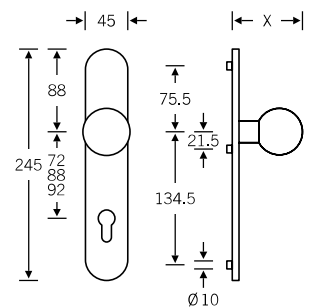

34 1107

Lever handles for narrow-stile doors

09 1177 (in-line, EN 179)
06 1177 (cranked, EN 179)

Option without return-to-door:
09 1107 (in-line)
06 1107 (cranked)

Doorknob for narrow-stile doors

07 0846 (cranked)

Glass door fitting

13 4223 with 72 1107

4

Lever/knob sets

Doorknob for flush doors

Knob backplates

Aluminium X = 77 mm
Stainless steel X = 73 mm

Product codes for the lever/knob sets can be found on the following pages; for individual components, see page 328 ff.

Lever/lever sets

Broad backplate sets available upon request; for flush-fitted roses, see page 536 f.

- 12 1107 013 (N)
- 72 1107 613 (R)
- 76 1107 613 (R)
- 79 1177 613 (R)
- 72 1107 614 (L)
- 76 1107 614 (L)
- 79 1177 614 (L)