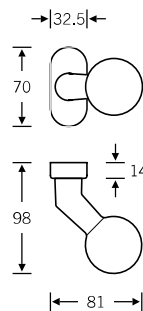

Design: Hartmut Weise

 EN 179 model: FSB 1177
Lever handle with return-to-door

Other variants:
– square roses
– oval/angular backplates

Plug-in handle for doors

15 1107

4

Window handle

Plug-in handle for windows

34 1107

Lever handles for narrow-stile doors

09 1177 (in-line, EN 179)
06 1177 (cranked, EN 179)

Option without return-to-door:
09 1107 (in-line)
06 1107 (cranked)

Doorknob for narrow-stile doors

07 0846 (cranked)

Glass door fitting

13 4223 with 72 1107

4

Lever/knob sets

Doorknob for flush doors

Knob backplates

Aluminium X = 77 mm
Stainless steel X = 73 mm

Product codes for the lever/knob sets can be found on the following pages; for individual components, see page 328 ff.

- 12 1107 031 (N)
- 72 1107 631 (R)
- 72 1107 632 (L)

Window handles

- 34 1107 09030 (rose 27 × 62 × 10)
- 34 1107 09039 (rose 32.5 × 70 × 10)
- 34 1107 09034 (rose 25.5 × 60.5 flush-fitted)
- 34 1107 170 (lock adaptor RC 1–6)
- 34 1107 076 (lock adaptor with push-button RC 1–6)
- 34 1107 711 (plug-in handle for timber/metal profiles, Ø 30)
- 34 1107 751 (plug-in handle for PVC profiles, Ø 30)