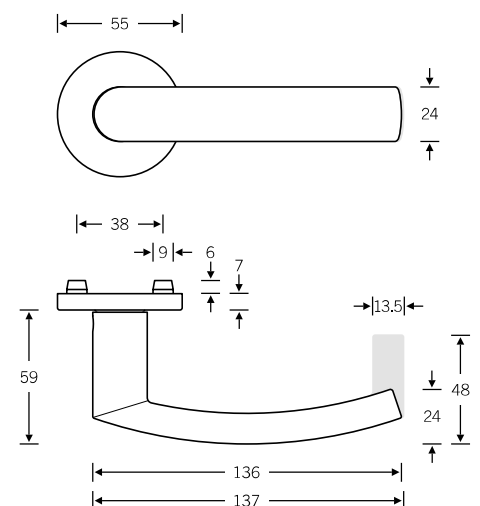

Design: Hartmut Weise

 EN 179 model: FSB 1177
Lever handle with return-to-door

Other variants:
– square roses
– oval/angular backplates

Plug-in handle for doors

15 1107

4

Window handle

Plug-in handle for windows

34 1107

Lever handles for narrow-stile doors

09 1177 (in-line, EN 179)
06 1177 (cranked, EN 179)

Option without return-to-door:
09 1107 (in-line)
06 1107 (cranked)

Doorknob for narrow-stile doors

07 0846 (cranked)

Glass door fitting

13 4223 with 72 1107

4

Lever/knob sets

Doorknob for flush doors

Knob backplates

Aluminium X = 77 mm
Stainless steel X = 73 mm

Product codes for the lever/knob sets can be found on the following pages; for individual components, see page 328 ff.

WC sets

Broad backplate sets available upon request; for flush-fitted roses, see page 536 f.

- 12 1107 019 (N)
- 72 1107 619 (R)
- 72 1107 620 (L)

- 15 1107 019 (N)

- 12 1107 011 (N)
- 72 1107 611 (R)
- 72 1107 612 (L)