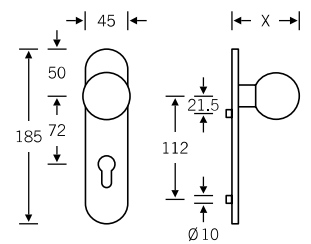

34 1107

Lever handles for narrow-stile doors

09 1177 (in-line, EN 179)
06 1177 (cranked, EN 179)

Option without return-to-door:
09 1107 (in-line)
06 1107 (cranked)

Doorknob for narrow-stile doors

07 0846 (cranked)

Glass door fitting

13 4223 with 72 1107

4

Lever/knob sets

Doorknob for flush doors

Knob backplates

Aluminium X = 77 mm
Stainless steel X = 73 mm

Product codes for the lever/knob sets can be found on the following pages; for individual components, see page 328 ff.

Lever/lever sets

Broad backplate sets available upon request; for flush-fitted roses, see page 536 f.

- 12 1107 013 (N)
- 72 1107 613 (R)
- 76 1107 613 (R)
- 79 1177 613 (R)
- 72 1107 614 (L)
- 76 1107 614 (L)
- 79 1177 614 (L)

- 12 1107 031 (N)
- 72 1107 631 (R)
- 72 1107 632 (L)

Window handles

- 34 1107 09030 (rose 27 × 62 × 10)
- 34 1107 09039 (rose 32.5 × 70 × 10)
- 34 1107 09034 (rose 25.5 × 60.5 flush-fitted)
- 34 1107 170 (lock adaptor RC 1–6)
- 34 1107 076 (lock adaptor with push-button RC 1–6)
- 34 1107 711 (plug-in handle for timber/metal profiles, Ø 30)
- 34 1107 751 (plug-in handle for PVC profiles, Ø 30)