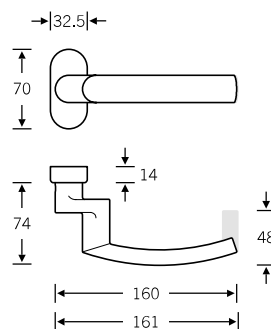

Design: Hartmut Weise

 EN 179 model: FSB 1177
Lever handle with return-to-door

Other variants:
– square roses
– oval/angular backplates

Plug-in handle for doors

15 1107

4

Window handle

Plug-in handle for windows

34 1107

Lever handles for narrow-stile doors

09 1177 (in-line, EN 179)
06 1177 (cranked, EN 179)

Option without return-to-door:
09 1107 (in-line)
06 1107 (cranked)

Doorknob for narrow-stile doors

07 0846 (cranked)

Glass door fitting

13 4223 with 72 1107

4

Lever/knob sets

Doorknob for flush doors

Knob backplates

Aluminium X = 77 mm
Stainless steel X = 73 mm

Product codes for the lever/knob sets can be found on the following pages; for individual components, see page 328 ff.

- 12 1107 031 (N)
- 72 1107 631 (R)
- 72 1107 632 (L)

Window handles

- 34 1107 09030 (rose 27 × 62 × 10)
- 34 1107 09039 (rose 32.5 × 70 × 10)
- 34 1107 09034 (rose 25.5 × 60.5 flush-fitted)
- 34 1107 170 (lock adaptor RC 1–6)
- 34 1107 076 (lock adaptor with push-button RC 1–6)
- 34 1107 711 (plug-in handle for timber/metal profiles, Ø 30)
- 34 1107 751 (plug-in handle for PVC profiles, Ø 30)