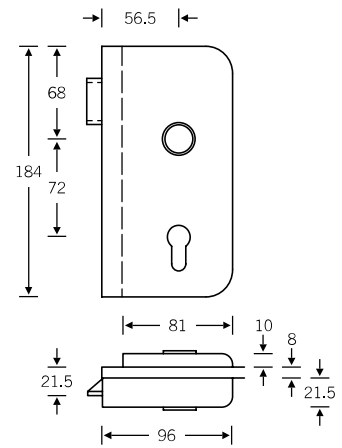

Design: Hartmut Weise

 EN 179 model: FSB 1177
Lever handle with return-to-door

Other variants:
– square roses
– oval/angular backplates

Plug-in handle for doors

15 1107

4

Window handle

Plug-in handle for windows

34 1107

Lever handles for narrow-stile doors

09 1177 (in-line, EN 179)
06 1177 (cranked, EN 179)

Option without return-to-door:
09 1107 (in-line)
06 1107 (cranked)

Doorknob for narrow-stile doors

07 0846 (cranked)

Glass door fitting

13 4223 with 72 1107

4

Lever/knob sets

Doorknob for flush doors

Knob backplates

Aluminium X = 77 mm
Stainless steel X = 73 mm

Product codes for the lever/knob sets can be found on the following pages; for individual components, see page 328 ff.

Lever/lever sets

Broad backplate sets available upon request; for flush-fitted roses, see page 536 f.

- 12 1107 013 (N)
- 72 1107 613 (R)
- 76 1107 613 (R)
- 79 1177 613 (R)
- 72 1107 614 (L)
- 76 1107 614 (L)
- 79 1177 614 (L)