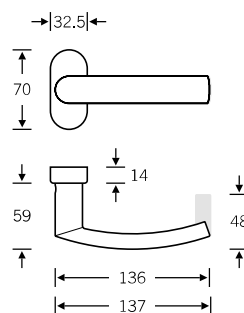

Design: Hartmut Weise

 EN 179 model: FSB 1177
Lever handle with return-to-door

Other variants:
– square roses
– oval/angular backplates

Plug-in handle for doors

15 1107

4

Window handle

Plug-in handle for windows

34 1107

Lever handles for narrow-stile doors

09 1177 (in-line, EN 179)
06 1177 (cranked, EN 179)

Option without return-to-door:
09 1107 (in-line)
06 1107 (cranked)

Doorknob for narrow-stile doors

07 0846 (cranked)

Glass door fitting

13 4223 with 72 1107

4

Lever/knob sets

Doorknob for flush doors

Knob backplates

Aluminium X = 77 mm
Stainless steel X = 73 mm

Product codes for the lever/knob sets can be found on the following pages; for individual components, see page 328 ff.

- 12 1107 031 (N)
- 72 1107 631 (R)
- 72 1107 632 (L)

Window handles

- 34 1107 09030 (rose 27 × 62 × 10)
- 34 1107 09039 (rose 32.5 × 70 × 10)
- 34 1107 09034 (rose 25.5 × 60.5 flush-fitted)
- 34 1107 170 (lock adaptor RC 1–6)
- 34 1107 076 (lock adaptor with push-button RC 1–6)
- 34 1107 711 (plug-in handle for timber/metal profiles, Ø 30)
- 34 1107 751 (plug-in handle for PVC profiles, Ø 30)