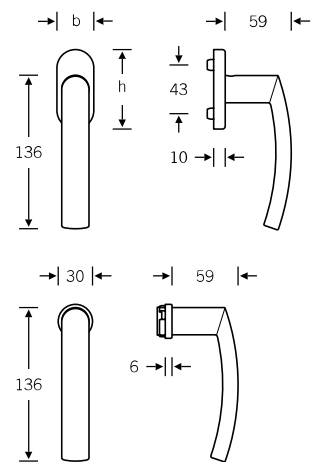

Design: Hartmut Weise

 EN 179 model: FSB 1177
Lever handle with return-to-door

Other variants:
– square roses
– oval/angular backplates

Plug-in handle for doors

15 1107

4

Window handle

Plug-in handle for windows

34 1107

Lever handles for narrow-stile doors

09 1177 (in-line, EN 179)
06 1177 (cranked, EN 179)

Option without return-to-door:
09 1107 (in-line)
06 1107 (cranked)

Doorknob for narrow-stile doors

07 0846 (cranked)

Glass door fitting

13 4223 with 72 1107

4

Lever/knob sets

Doorknob for flush doors

Knob backplates

Aluminium X = 77 mm
Stainless steel X = 73 mm

Product codes for the lever/knob sets can be found on the following pages; for individual components, see page 328 ff.

- 12 1107 031 (N)
- 72 1107 631 (R)
- 72 1107 632 (L)

Window handles

- 34 1107 09030 (rose 27 × 62 × 10)
- 34 1107 09039 (rose 32.5 × 70 × 10)
- 34 1107 09034 (rose 25.5 × 60.5 flush-fitted)
- 34 1107 170 (lock adaptor RC 1–6)
- 34 1107 076 (lock adaptor with push-button RC 1–6)
- 34 1107 711 (plug-in handle for timber/metal profiles, Ø 30)
- 34 1107 751 (plug-in handle for PVC profiles, Ø 30)