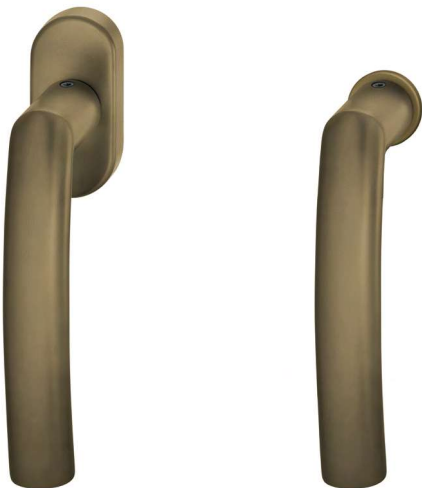

The FSB 1107 is related to the FSB 1108. FSB's in-house designer Hartmut Weise has imbued his 'Brakel Lightweight' with the curve of a door in motion. His lever handles for narrow-stile doors were soon joined by the FSB 1177 variant with a return-to-door.

Design: Hartmut Weise

 EN 179 model: FSB 1177
Lever handle with return-to-door

Other variants:
– square roses
– oval/angular backplates

Plug-in handle for doors

15 1107

4

Window handle

Plug-in handle for windows

34 1107

Lever handles for narrow-stile doors

09 1177 (in-line, EN 179)
06 1177 (cranked, EN 179)

Option without return-to-door:
09 1107 (in-line)
06 1107 (cranked)

Doorknob for narrow-stile doors

07 0846 (cranked)

Glass door fitting

13 4223 with 72 1107

4

Lever/knob sets

Doorknob for flush doors

Knob backplates

Aluminium X = 77 mm
Stainless steel X = 73 mm

Product codes for the lever/knob sets can be found on the following pages; for individual components, see page 328 ff.