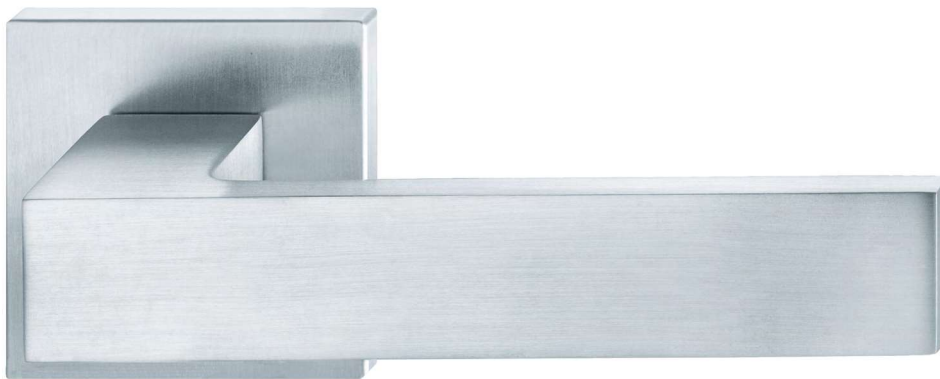

The FSB 1251 conjures up images of 'square, practical and good', though its design is best summed up in the words of the great master himself: 'Rectangular, no-frills design defined solely by proportional contrasts – a miniature architectural counterpart to soberly planned houses. Supreme manufacturing precision reinforces the design's clarity.' (Hartmut Weise)

Design: Hartmut Weise

Other variants:  
– round roses  
– oval/angular backplates

Window handle

34 1251

4