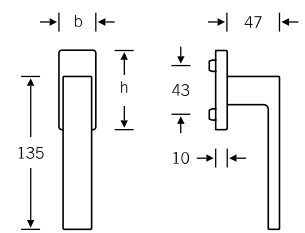

Window handle

34 1251

4