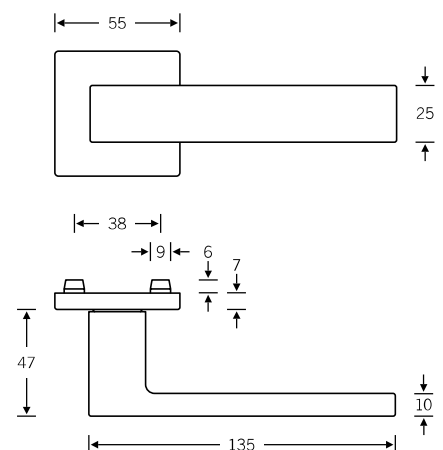

The FSB 1251 conjures up images of 'square, practical and good', though its design is best summed up in the words of the great master himself: 'Rectangular, no-frills design defined solely by proportional contrasts – a miniature architectural counterpart to soberly planned houses. Supreme manufacturing precision reinforces the design's clarity.' (Hartmut Weise)

Design: Hartmut Weise

Other variants:
– round roses
– oval/angular backplates