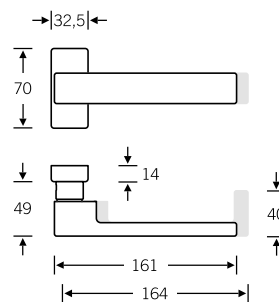

Lever handles for narrow-stile doors

09 1074 (in-line, EN 179)
06 0644 (cranked, EN 179)

Option without return-to-door:
09 1183 (in-line)

Suitable for backsets of 40 mm upwards

Doorknob for narrow-stile doors

07 0812 (cranked)