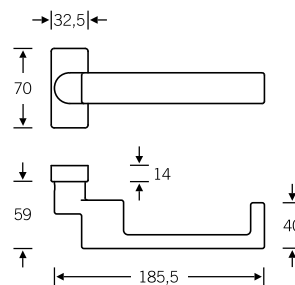

Lever handles for narrow-stile doors

09 1074 (in-line, EN 179)
06 0644 (cranked, EN 179)

Option without return-to-door:
09 1183 (in-line)

Suitable for backsets of 40 mm upwards

Doorknob for narrow-stile doors

07 0812 (cranked)