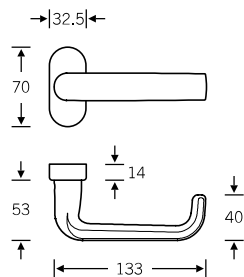

Design: Hartmut Weise

🔑 EN 179 model: FSB 1268
 Lever handle with return-to-door

Other variants:
 – square roses
 – oval/angular backplates

Plug-in handle for doors

15 1267

4

Window handle

Plug-in handle for windows

34 1267

Custom-coordinated lifting/sliding door handle available upon request, see page 10

Lever handles for narrow-stile doors

09 1268 (in-line, EN 179)
06 1268 (cranked, EN 179)

Doorknob for narrow-stile doors

07 0809 (cranked)

Lever/knob sets

Doorknob for flush doors

- Aluminium $\varnothing = 50$
- Stainless steel $\varnothing = 55$
- Bronze $\varnothing = 50$

Knob backplates

- Aluminium X = 77 mm
- Stainless steel X = 73 mm
- Bronze X = 72 mm

WC sets

Broad backplate sets available upon request; for flush-fitted roses, see page 536 f.

- | | |
|-----------------|-----------------|
| 12 1267 019 (N) | 72 1267 620 (L) |
| 72 1267 619 (R) | |

- | |
|-----------------|
| 15 1267 019 (N) |
|-----------------|