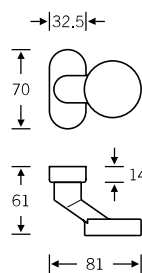

Design: Hartmut Weise

🔑 EN 179 model: FSB 1268
 Lever handle with return-to-door

Other variants:
 – square roses
 – oval/angular backplates

Plug-in handle for doors

15 1267

4

Window handle

Plug-in handle for windows

34 1267

Custom-coordinated lifting/sliding door handle available upon request, see page 10

Lever handles for narrow-stile doors

09 1268 (in-line, EN 179)
06 1268 (cranked, EN 179)

Doorknob for narrow-stile doors

07 0809 (cranked)

Lever/knob sets

Doorknob for flush doors

- Aluminium $\varnothing = 50$
- Stainless steel $\varnothing = 55$
- Bronze $\varnothing = 50$

Knob backplates

- Aluminium X = 77 mm
- Stainless steel X = 73 mm
- Bronze X = 72 mm

WC sets

Broad backplate sets available upon request; for flush-fitted roses, see page 536 f.

- | | |
|-----------------|-----------------|
| 12 1267 019 (N) | 72 1267 620 (L) |
| 72 1267 619 (R) | |

- | |
|-----------------|
| 15 1267 019 (N) |
|-----------------|