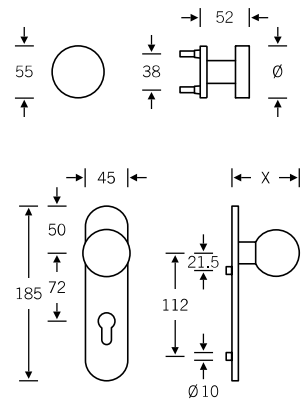

07 0809 (cranked)

Lever/knob sets

Doorknob for flush doors

- Aluminium $\varnothing = 50$
- Stainless steel $\varnothing = 55$
- Bronze $\varnothing = 50$

Knob backplates

- Aluminium X = 77 mm
- Stainless steel X = 73 mm
- Bronze X = 72 mm

Product codes for the lever/knob sets can be found on the following pages; for individual components, see page 328 ff.

Lever/lever sets

Broad backplate sets available upon request; for flush-fitted roses, see page 536 f.

WC sets

Broad backplate sets available upon request; for flush-fitted roses, see page 536 f.

- | | |
|-----------------|-----------------|
| 12 1267 019 (N) | 72 1267 620 (L) |
| 72 1267 619 (R) | |

- | |
|-----------------|
| 15 1267 019 (N) |
|-----------------|

Window handles

Custom-coordinated lifting/sliding door handle available upon request, see page 10

- 34 1267 09030 (rose 27 × 62 × 10)
- 34 1267 09039 (rose 32.5 × 70 × 10)
- 34 1267 09034 (rose 25.5 × 60.5 flush-fitted)
- 34 1267 170 (lock adaptor RC 1–6)
- 34 1267 076 (lock adaptor with push-button RC 1–6)
- 34 1267 711 (plug-in handle for timber/metal profiles, Ø 30)
- 34 1267 751 (plug-in handle for PVC profiles, Ø 30)