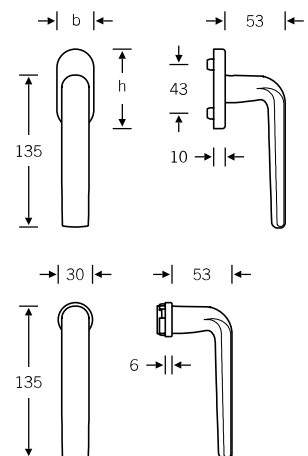

Window handle

Plug-in handle for windows

34 1267

Custom-coordinated lifting/sliding door handle available upon request, see page 10