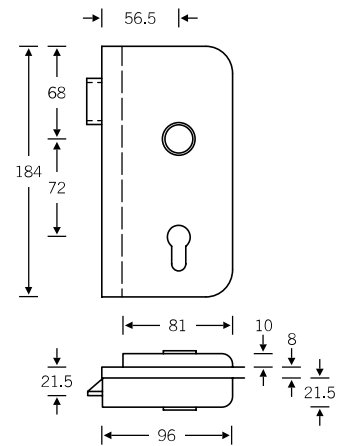

Design: Hartmut Weise

🔑 EN 179 model: FSB 1268
 Lever handle with return-to-door

Other variants:
 – square roses
 – oval/angular backplates

Plug-in handle for doors

15 1267

4

Window handle

Plug-in handle for windows

34 1267

Custom-coordinated lifting/sliding door handle available upon request, see page 10

Lever handles for narrow-stile doors

09 1268 (in-line, EN 179)
06 1268 (cranked, EN 179)

Doorknob for narrow-stile doors

07 0809 (cranked)

Lever/knob sets

Doorknob for flush doors

- Aluminium $\varnothing = 50$
- Stainless steel $\varnothing = 55$
- Bronze $\varnothing = 50$

Knob backplates

- Aluminium X = 77 mm
- Stainless steel X = 73 mm
- Bronze X = 72 mm