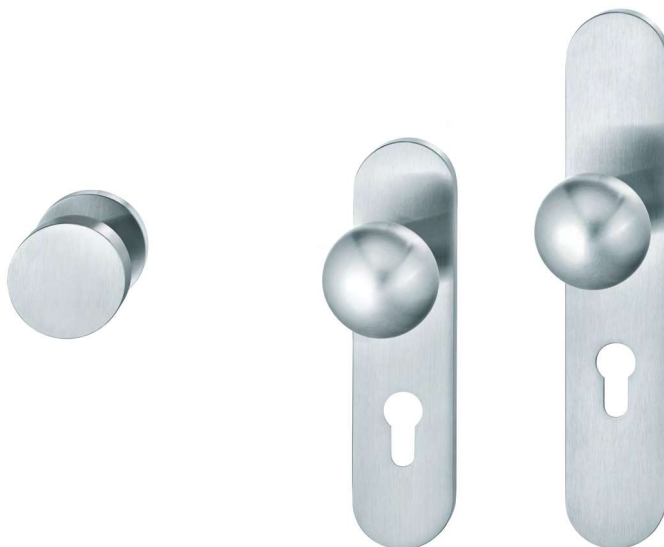

FSB pays tribute to the revered Ludwig Mies van der Rohe with this design. The FSB 1267 is more than just a replica of an original Mies van der Rohe lever handle, however. While retaining the formal thrust of its forebears, our interpretation also conforms to present-day standards and the requirements of modern architecture – now in stainless steel.

Design: Hartmut Weise

🔑 EN 179 model: FSB 1268
 Lever handle with return-to-door

Other variants:
 – square roses
 – oval/angular backplates

Plug-in handle for doors

15 1267

4

Window handle

Plug-in handle for windows

07 0809 (cranked)

Lever/knob sets

Doorknob for flush doors

- Aluminium $\varnothing = 50$
- Stainless steel $\varnothing = 55$
- Bronze $\varnothing = 50$

Knob backplates

- Aluminium X = 77 mm
- Stainless steel X = 73 mm
- Bronze X = 72 mm

Product codes for the lever/knob sets can be found on the following pages; for individual components, see page 328 ff.

Lever/lever sets

Broad backplate sets available upon request; for flush-fitted roses, see page 536 f.