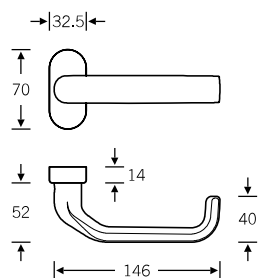

Design: Hartmut Weise

🔑 EN 179 model: FSB 1268
 Lever handle with return-to-door

Other variants:
 – square roses
 – oval/angular backplates

Plug-in handle for doors

15 1267

4

Window handle

Plug-in handle for windows

34 1267

Custom-coordinated lifting/sliding door handle available upon request, see page 10

Lever handles for narrow-stile doors

09 1268 (in-line, EN 179)
06 1268 (cranked, EN 179)

Doorknob for narrow-stile doors

07 0809 (cranked)

Lever/knob sets

Doorknob for flush doors

- Aluminium $\varnothing = 50$
- Stainless steel $\varnothing = 55$
- Bronze $\varnothing = 50$

Knob backplates

- Aluminium X = 77 mm
- Stainless steel X = 73 mm
- Bronze X = 72 mm

WC sets

Broad backplate sets available upon request; for flush-fitted roses, see page 536 f.

- | | |
|-----------------|-----------------|
| 12 1267 019 (N) | 72 1267 620 (L) |
| 72 1267 619 (R) | |

- | |
|-----------------|
| 15 1267 019 (N) |
|-----------------|