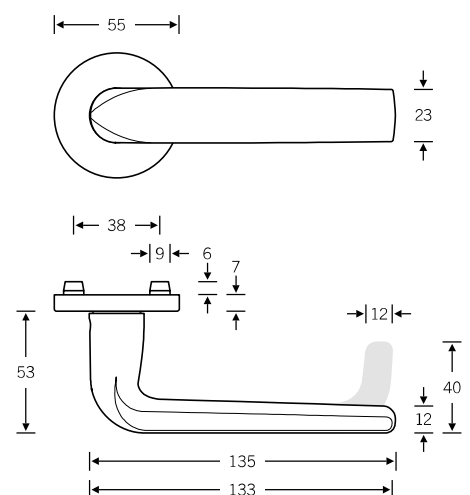

FSB pays tribute to the revered Ludwig Mies van der Rohe with this design. The FSB 1267 is more than just a replica of an original Mies van der Rohe lever handle, however. While retaining the formal thrust of its forebears, our interpretation also conforms to present-day standards and the requirements of modern architecture – now in stainless steel.

Design: Hartmut Weise

🔑 EN 179 model: FSB 1268
 Lever handle with return-to-door

Other variants:
 – square roses
 – oval/angular backplates

Plug-in handle for doors

15 1267

4

Window handle

Plug-in handle for windows

07 0809 (cranked)

Lever/knob sets

Doorknob for flush doors

- Aluminium $\varnothing = 50$
- Stainless steel $\varnothing = 55$
- Bronze $\varnothing = 50$

Knob backplates

- Aluminium X = 77 mm
- Stainless steel X = 73 mm
- Bronze X = 72 mm