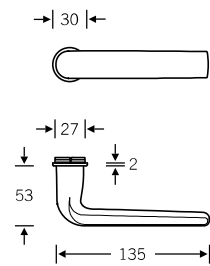

Design: Hartmut Weise

🔑 EN 179 model: FSB 1268
 Lever handle with return-to-door

Other variants:
 – square roses
 – oval/angular backplates

Plug-in handle for doors

15 1267

4

Window handle

Plug-in handle for windows

07 0809 (cranked)

Lever/knob sets

Doorknob for flush doors

- Aluminium $\varnothing = 50$
- Stainless steel $\varnothing = 55$
- Bronze $\varnothing = 50$

Knob backplates

- Aluminium X = 77 mm
- Stainless steel X = 73 mm
- Bronze X = 72 mm

WC sets

Broad backplate sets available upon request; for flush-fitted roses, see page 536 f.

- | | |
|-----------------|-----------------|
| 12 1267 019 (N) | 72 1267 620 (L) |
| 72 1267 619 (R) | |

- | |
|-----------------|
| 15 1267 019 (N) |
|-----------------|

Window handles

Custom-coordinated lifting/sliding door handle available upon request, see page 10

- 34 1267 09030 (rose 27 × 62 × 10)
- 34 1267 09039 (rose 32.5 × 70 × 10)
- 34 1267 09034 (rose 25.5 × 60.5 flush-fitted)
- 34 1267 170 (lock adaptor RC 1–6)
- 34 1267 076 (lock adaptor with push-button RC 1–6)
- 34 1267 711 (plug-in handle for timber/metal profiles, Ø 30)
- 34 1267 751 (plug-in handle for PVC profiles, Ø 30)