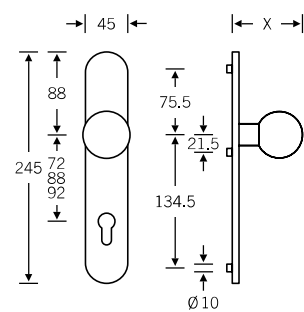

Design: Hartmut Weise

🔑 EN 179 model: FSB 1268
 Lever handle with return-to-door

Other variants:
 – square roses
 – oval/angular backplates

Plug-in handle for doors

15 1267

4

Window handle

Plug-in handle for windows

34 1267

Custom-coordinated lifting/sliding door handle available upon request, see page 10

Lever handles for narrow-stile doors

09 1268 (in-line, EN 179)
06 1268 (cranked, EN 179)

Doorknob for narrow-stile doors

07 0809 (cranked)

Lever/knob sets

Doorknob for flush doors

- Aluminium $\varnothing = 50$
- Stainless steel $\varnothing = 55$
- Bronze $\varnothing = 50$

Knob backplates

- Aluminium X = 77 mm
- Stainless steel X = 73 mm
- Bronze X = 72 mm

Product codes for the lever/knob sets can be found on the following pages; for individual components, see page 328 ff.

Lever/lever sets

Broad backplate sets available upon request; for flush-fitted roses, see page 536 f.